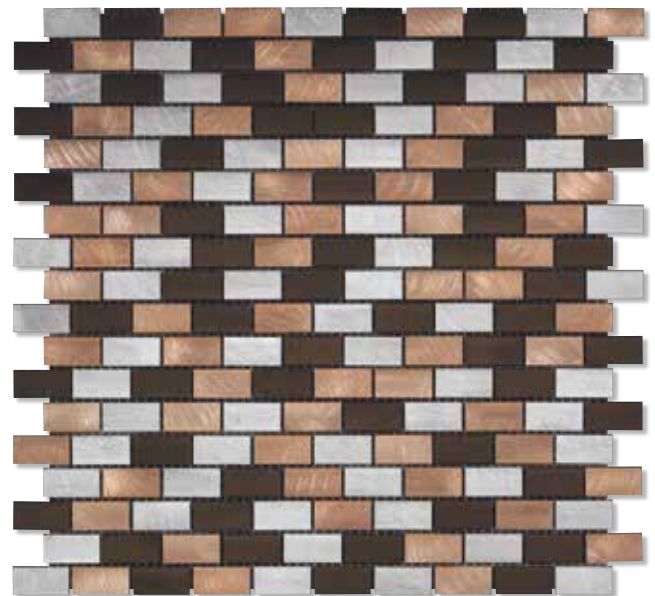

30x30 cm
12"x12"

8 mm

MBM381GIC ICE BRUSHED

150

MBM381GSA SAND BRUSHED

150

MBM381GSK SKY BRUSHED

150

MBM385GSA SAND BRUSHED 146

MBM385GSK SKY BRUSHED 146

MBM385GWI WIND BRUSHED 146

MBM385GP PINK BRUSHED 153

MBM385GPC PINK COFFEE BRUSHED 153

MBM380GIC ICE BRUSHED

146

MBM380GSA SAND BRUSHED

146

MBM380GSK SKY BRUSHED

146

MBM380GWI WIND BRUSHED

146

MBM380GP PINK BRUSHED

155

MBM380GPC PINK COFFEE BRUSHED